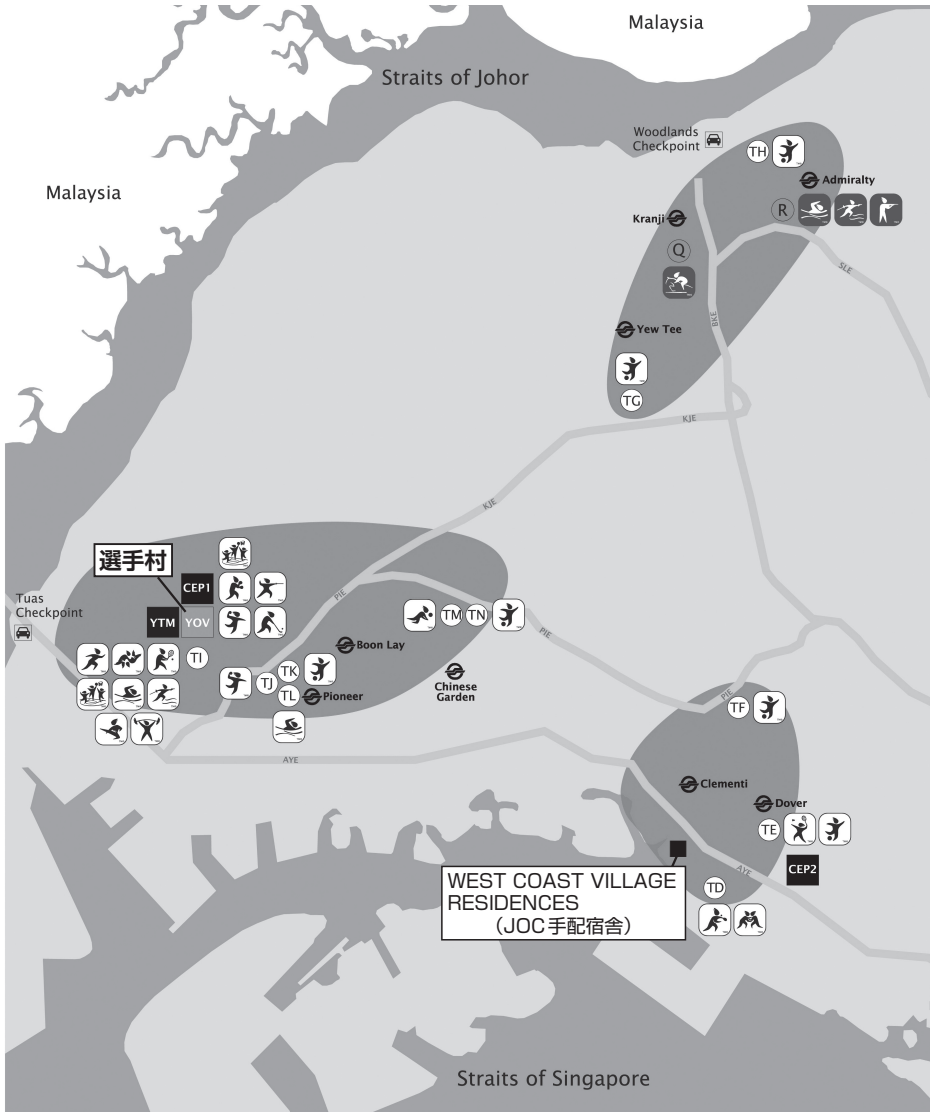

競技會場地圖

YOY : Youth Olympic Village

■ IOC Hotel :

H1 : The Ritz-Carlton Millenia Singapore

■ YOG Hotels :

H2 : Mandarin Oriental Singapore

H3 : Pan Pacific Singapore

H4 : Marina Bay Sands Singapore

H5 : Conrad Centennial Singapore

H6 : Swissotel The Stamford Singapore

H7 : Peninsula Excelsior Hotel

H8 : Fairmont Singapore

H9 : Ibis Singapore on Bencoolen

MMC : Main Media Centre

MOC : Main Operation Centre

YLH : Youth Olympic Logistic Hub

YTM : YOY Transport Mall

CTM : City Transport Mall

CEP1 : Youth Olympic Village

CEP2 : HortPark

CEP3 : *scape Youth Park

CEP4 : International Convention Centre

CEP5 : Marina Barrage

JOC 手配宿舎
 WEST COAST VILLAGE RESIDENCES
 住所 : 154 West Coast Road Singapore 127371
 YOV から車で 25 分