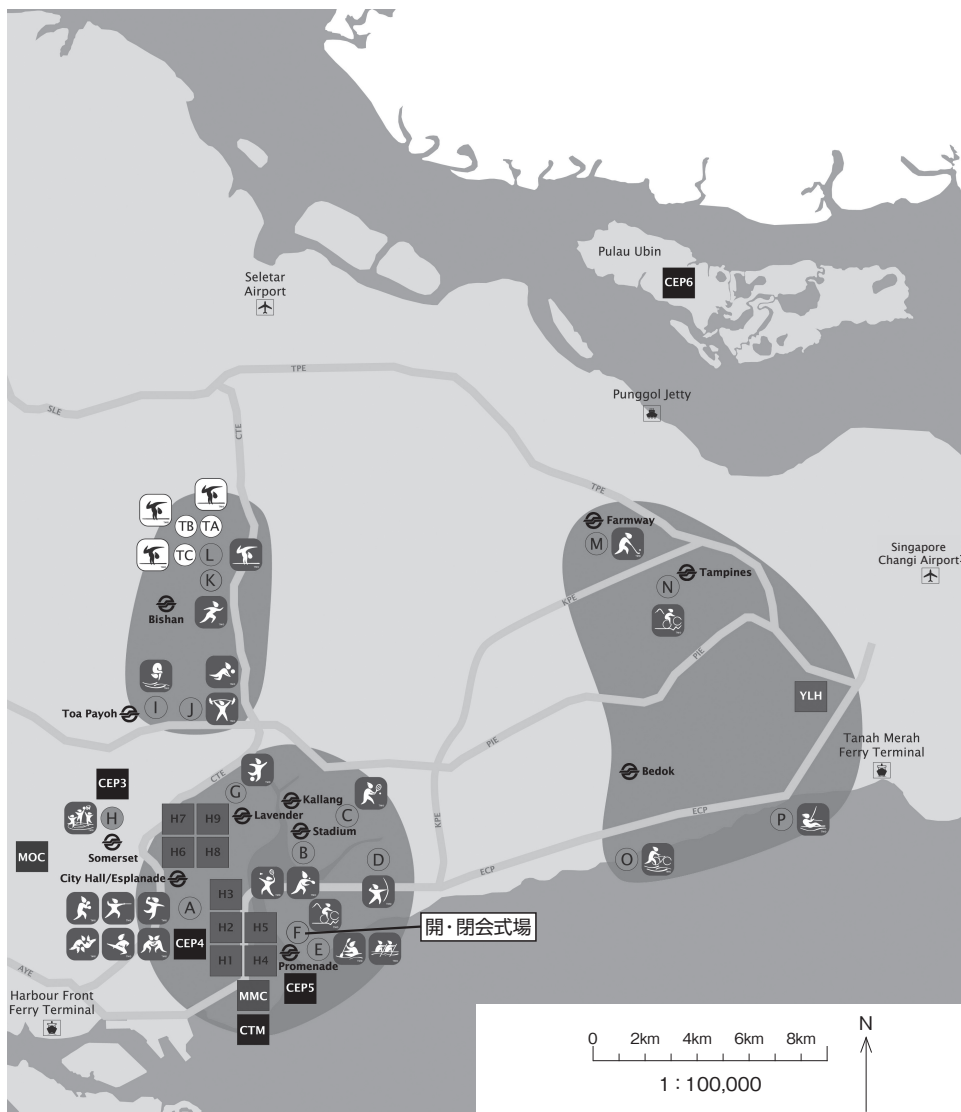

YLH : Youth Olympic Logistic Hub

YTM : YOY Transport Mall

CTM : City Transport Mall

CEP1 : Youth Olympic Village

CEP2 : HortPark

CEP3 : *scape Youth Park

CEP4 : International Convention Centre

CEP5 : Marina Barrage

CEP6 : Pulau Ubin

■ Motorways (Existing)

● COMPETITION VENUES

Ⓐ International Convention Centre

Ⓑ Singapore Indoor Stadium

Ⓒ Kallang Tennis Centre

Ⓓ Kallang Field

Ⓔ Marina Reservoir

- Ⓕ The Float@Marina Bay
- Ⓖ Jalan Besar Stadium
- Ⓗ *scape Youth Space
- Ⓙ Toa payoh Swimming Complex
- Ⓜ Toa payoh Sports Hall
- Ⓚ Bishan Stadium
- Ⓛ Bishan Sports Hall
- Ⓜ Sengkang Hockey Stadium
- Ⓝ Tampines Bike Park
- Ⓞ East Coast Park
- Ⓟ National Sailing Centre
- Ⓠ Singapore Turf Club
- Ⓡ Singapore Sports School

JOC 手配宿舎
 WEST COAST VILLAGE RESIDENCES
 住所 : 154 West Coast Road Singapore 127371
 YOV から車で 25 分